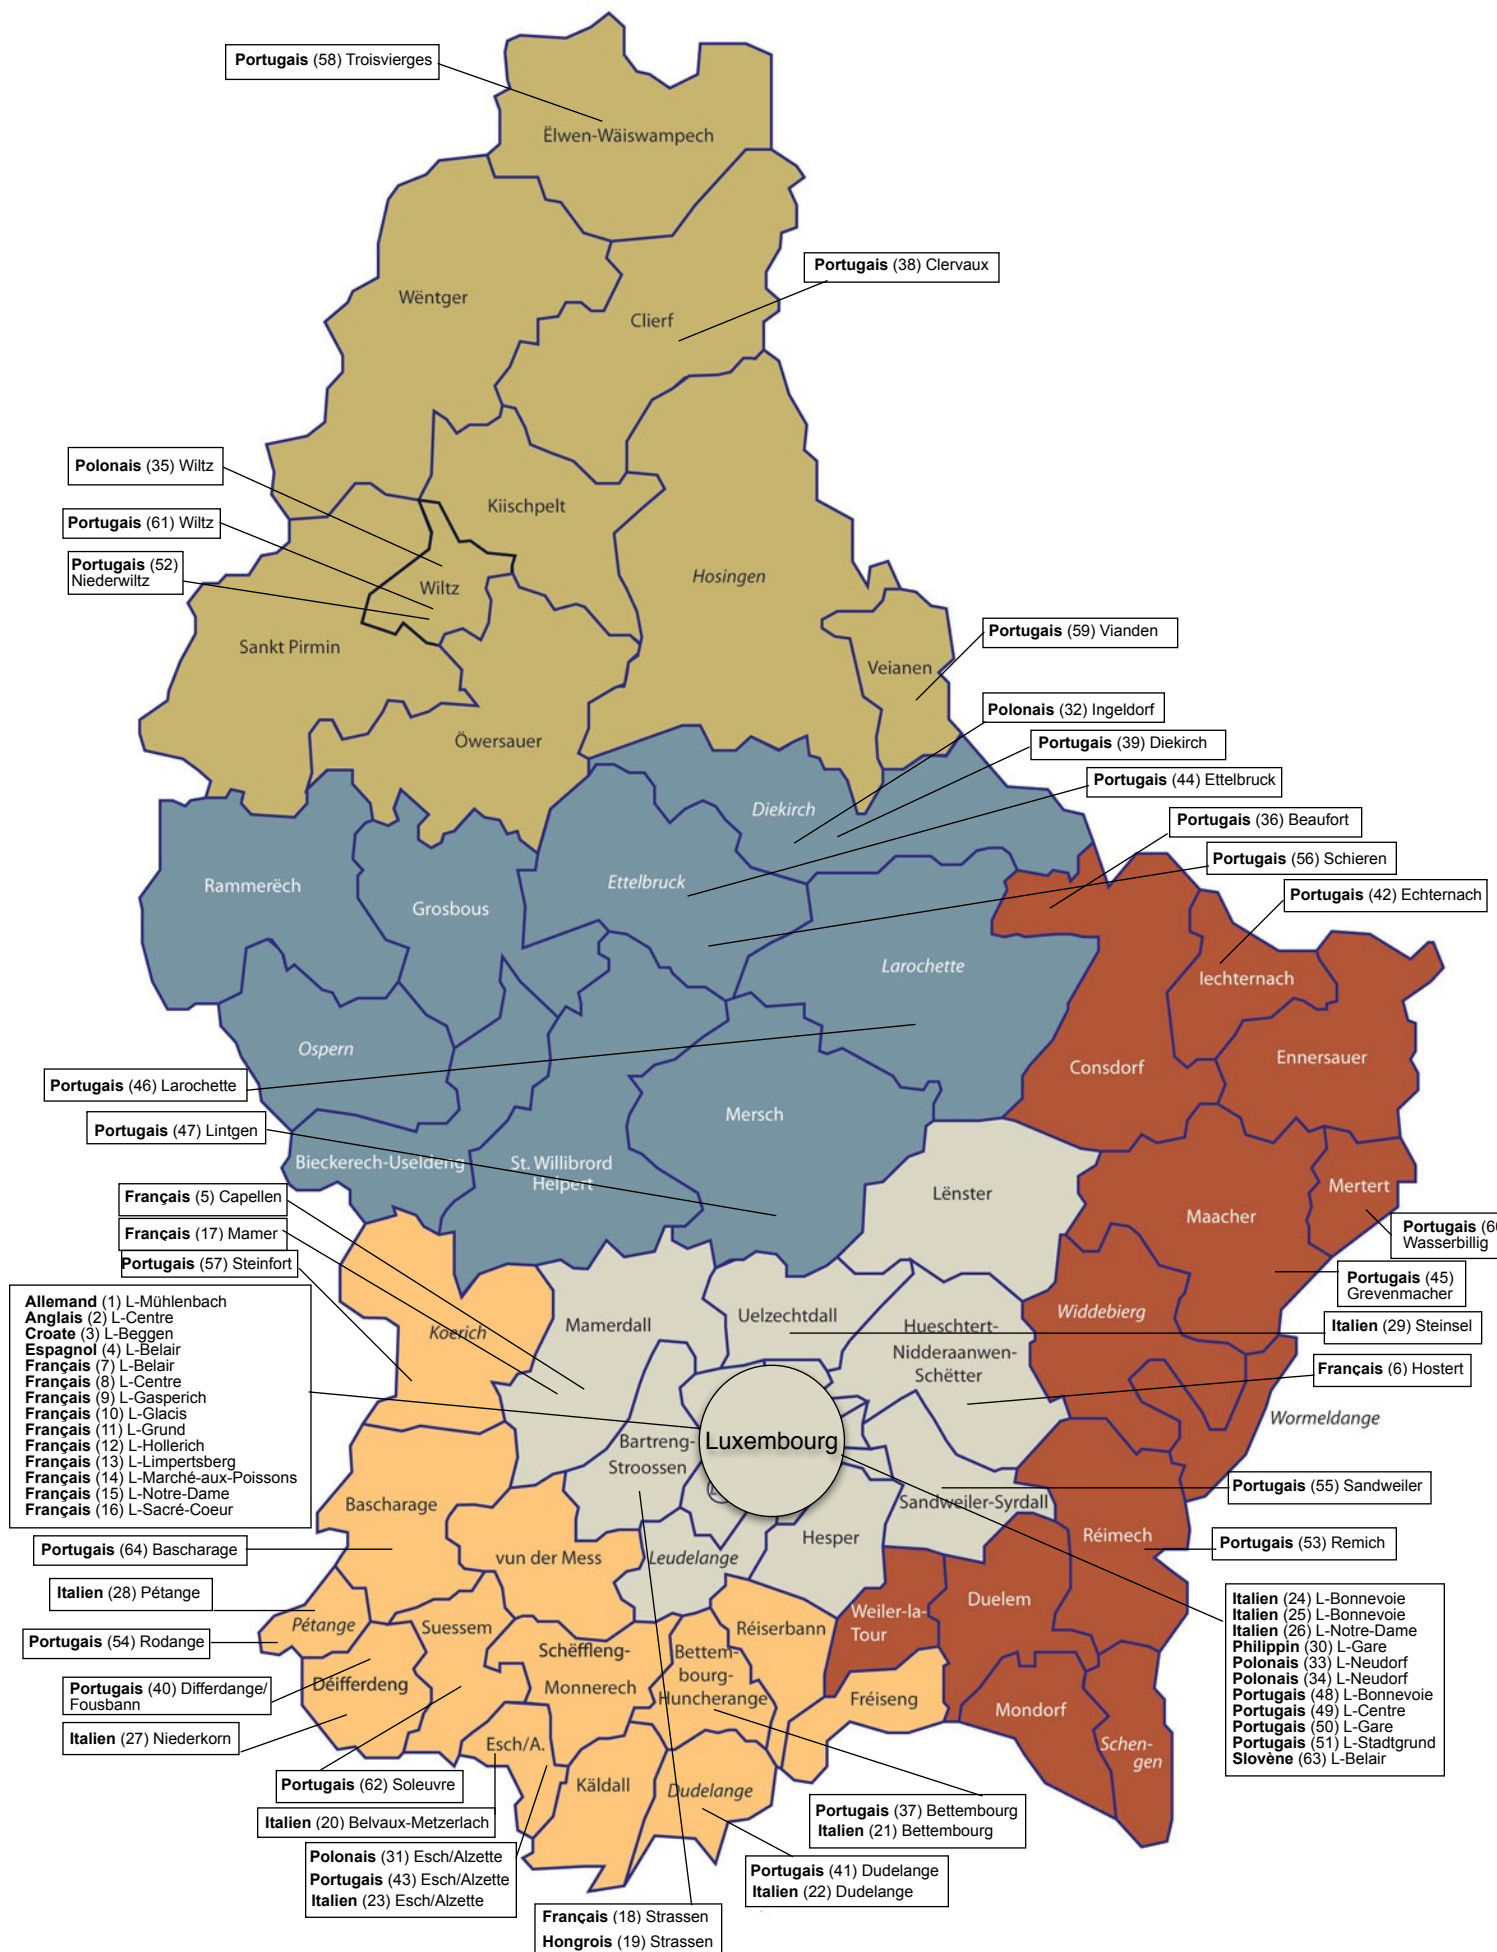

Nous vous souhaitons un agréable séjour à Luxembourg.

Sie sind aus verschiedenen Ländern während der letzten Jahre oder Jahrzehnte nach Luxemburg gekommen, oder Sie sind nur auf einen kurzen Aufenthalt hier.

Wenn Sie einen Gottesdienst in Ihrer Muttersprache mitfeiern möchten, finden Sie in diesem Faltblatt die entsprechenden Orte und Termine. Sie finden ebenso die Adressen der Seelsorger und Seelsorgerinnen, an die Sie sich gegebenenfalls wenden können.

Wir wünschen Ihnen einen guten und angenehmen Aufenthalt in Luxemburg.

You come from different countries around the world and have been living in Luxembourg for a number of years. Or maybe you have come here just for a short stay.

If you wish to attend a Mass in your own language, you will find details in this leaflet of where to go and the times of the services, as well as the addresses of the chaplains responsible for the various communities, whom you can contact.

We wish you a very pleasant stay in Luxembourg.

Gérard Kieffer
Pastorale intercommunautaire et des personnes en déplacement

Editeur / Herausgeber / Publisher

Archidiocèse de Luxembourg
Service de la Pastorale - Pastorale intercommunautaire
et des personnes en déplacement
Bp 419 L-2014 Luxembourg

**Offices catholiques
dans l'archidiocèse
de Luxembourg**

**Katholische
Gottesdienste in der
Erzdiözese
Luxemburg**

**Catholic services in
the Archdiocese of
Luxembourg**

**Allemand - Anglais - Croate
Espagnol - Français - Hongrois
Italien - Philippin - Polonais
Portugais - Slovaque - Slovène - Vietnamien**

**Deutsch - Englisch - Französisch
Italienisch - Kroatisch - Philippinisch
Polnisch - Portugiesisch Slowakisch -
Slowenisch - Spanisch - Ungarisch -
Vietnamesisch**

**Croatian - English - Filipino - French
German - Hungarian - Italian Polish
Portuguese - Slovakian
Slovenian - Spanish - Vietnamese**